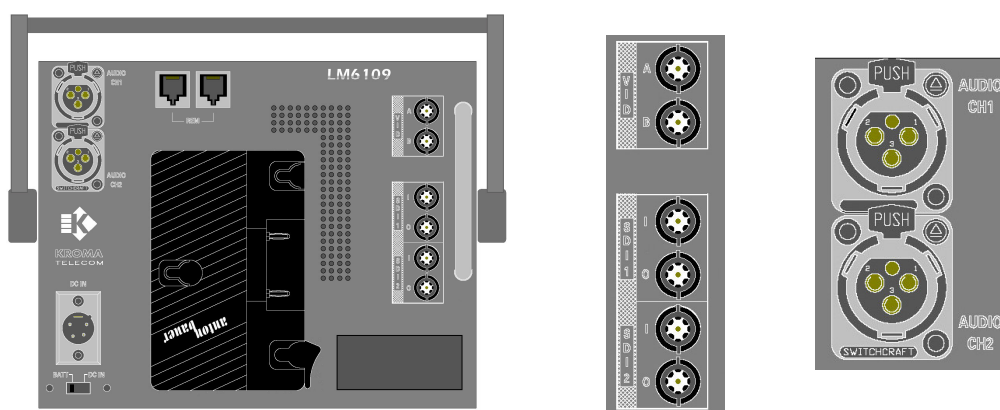

KROMA TELECOM

8,4" LCD MONITOR FOR OUTDOORS – LM6109

LM6109 is Kroma brand new 8,4" LCD monitor specially designed for shooting crews. It consists of an active matrix in high resolution (1024x768 pixels) with the widest colour range (Full Colour) as well as an excellent viewing angle ($\pm 85^\circ$ Horizontally and Vertically). With an unbeatable response time, user will enjoy the best picture quality.

Video inputs are activated by password – no need for plug-in cards. It has also two audio inputs that can be monitored together with de-embedded audio via its built-in speaker. It is switchable 4:3 / 16:9.

The carry handle can be tilted and used as a desktop support to better fit the position of the user. Screen is protected with an anti-reflect film cover to avoid scratches. BNC connectors at the rear panel are also protected with metal gears. A sun hood is available.

It is powered via battery (Anton Bauer, Sony) or external power supply.

LM6000X07: 2x PAL/NTSC (UIT R-BT470 / SMPTE 170M)

LM6000X06: 2xSDI SD with loop and audio de-embedding (SMPTE 259/259M-C)

LM6000X08: 2xSDI HD with loop and audio de-embedding (SMPTE 292/296M/274M)